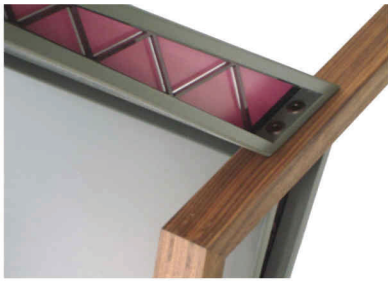

Industry *in* Design

**Please feel free to contact me
to discuss your requirements**

Kevin Hallsworth
19 Whitehall grove
Lincoln
U.K
Tel.4401522888163
Mob. 07929226410

kevin@kevinhallsworth.co.uk

Design
by
Kevin Hallsworth