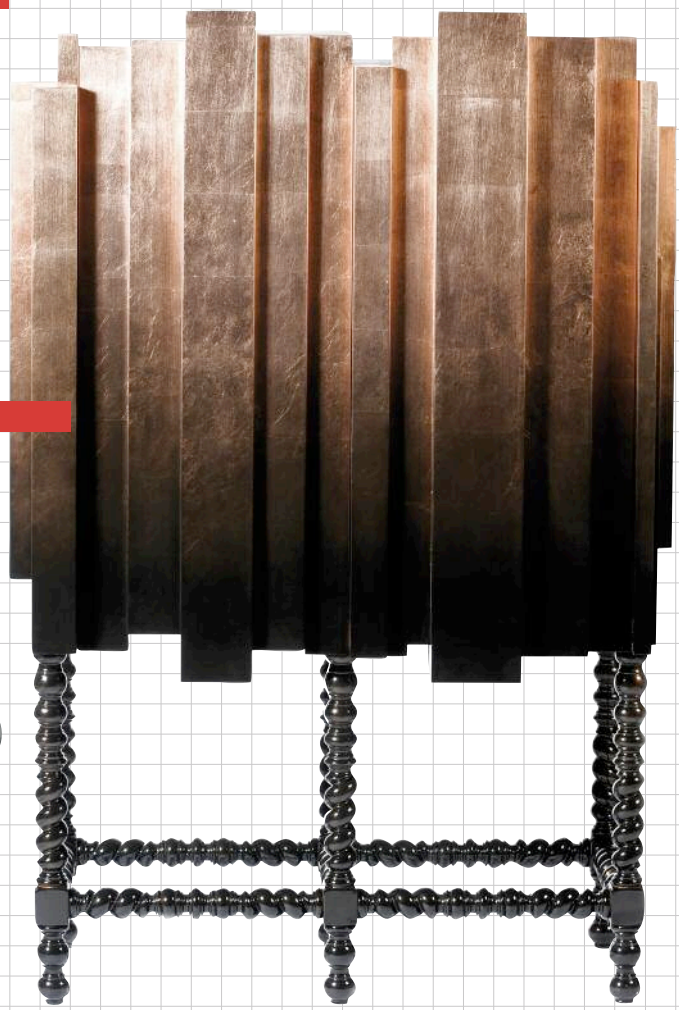

hb<sup>tm</sup>

*flaunt...*  
*flaunt...*

*...showing selected products from the complete hb range.*

stand E60-100% design | 18th-21st sept 2008

british designers and manufacturers of contemporary furniture.

01

03

02

04

05

06

**01** Chess, draughts and backgammon are elegantly combined in the **Promemoria** games table, available in six different woods inlaid in maple, ebony and mahogany marquetry [www.promemoria.com](http://www.promemoria.com)

**05** Metallic finishes are applied to **Junckers** trademark solid hardwood timber flooring in its new Reflection range. Shown here is Spicy Pepper, one of eight colours. [www.junckers.com](http://www.junckers.com)