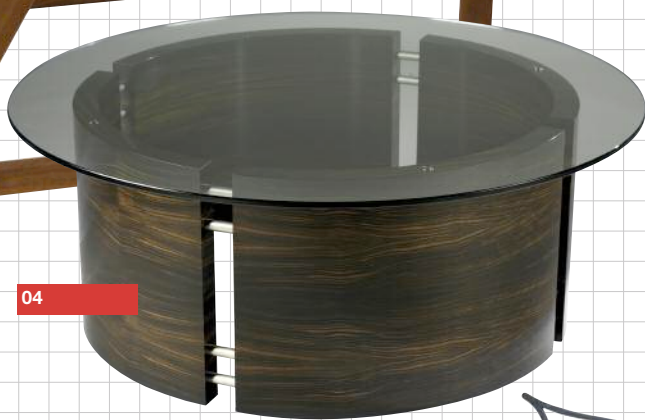

hb<sup>tm</sup>

*flaunt...*  
*flaunt...*

*...showing selected products from the complete hb range.*

stand E60-100% design | 18th-21st sept 2008

british designers and manufacturers of contemporary furniture.

01

03

02

04

05

06

**01** Chess, draughts and backgammon are elegantly combined in the **Promemoria** games table, available in six different woods inlaid in maple, ebony and mahogany marquetry [www.promemoria.com](http://www.promemoria.com)

**05** Metallic finishes are applied to **Junckers** trademark solid hardwood timber flooring in its new Reflection range. Shown here is Spicy Pepper, one of eight colours. [www.junckers.com](http://www.junckers.com)