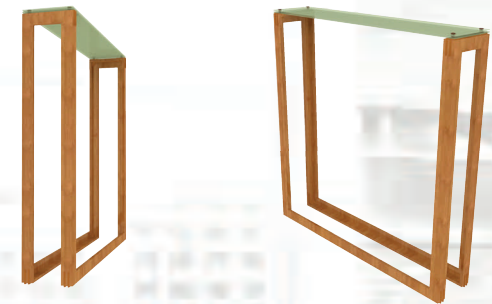

Console Opposed table[©]

The Console opposed table forms part of a our highly adaptable complete range of Opposed frame tables where the use minimum materials provides maximum impact

This elegant and compact design easily fits into any contemporary or traditional scheme, and is highly suitable for the hallway or narrow room space. The slender frame shown here in American Cherry , is also available in a choice of materials and colours and is made complete by the 10mm toughened glass top. Detail and interest is provided by the twin key motif at each corner.

Console Opposed features

Solid hard wood frame with exposed reinforcing fillets in matching timber. Choice of hardwoods available including Walnut, Oak, Ash , Cherry and Maple.

Painted man made board or metal frame versions available, colours via customer choice.

10mm toughened glass top held fast via bronzed fittings helps reinforce the frame and add extra detail.

Frame and fittings version only available for ease of shipping

Industryindesign

Design *by* Kevin Hallsworth

www.kevinhallsworth.co.uk

Console Opposed table©

Specification

Overall size
1020mm high,
1000mm long x 200mm wide

Alternative versions

Coffee table,
Side table

Materials

American Cherry,
10mm toughened glass
Natural oil finish